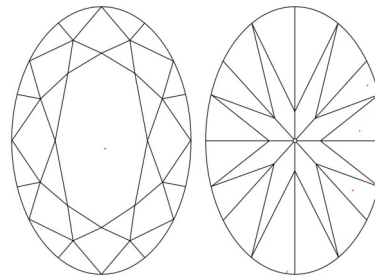

GIA NATURAL DIAMOND GRADING REPORT

August 14, 2025  
 GIA Report Number ..... 5533122103  
 Shape and Cutting Style ..... Oval Brilliant  
 Measurements ..... 7.19 x 5.34 x 3.47 mm

GRADING RESULTS

Carat Weight ..... 0.90 carat  
 Color Grade ..... D  
 Clarity Grade ..... VVS1

PROPORTIONS

Profile not to actual proportions

CLARITY CHARACTERISTICS

KEY TO SYMBOLS\*

- Pinpoint
- ~ Feather

\* Red symbols denote internal characteristics (inclusions). Green or black symbols denote external characteristics (blemishes). Diagram is an approximate representation of the diamond, and symbols shown indicate type, position, and approximate size of clarity characteristics. All clarity characteristics may not be shown. Details of finish are not shown.