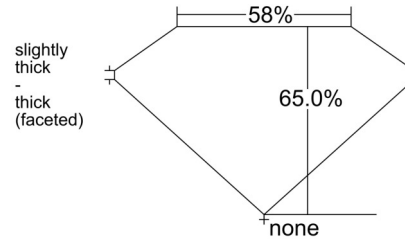

GIA NATURAL DIAMOND GRADING REPORT

August 14, 2025  
 GIA Report Number ..... 5533122103  
 Shape and Cutting Style ..... Oval Brilliant  
 Measurements ..... 7.19 x 5.34 x 3.47 mm

GRADING RESULTS

Carat Weight ..... 0.90 carat  
 Color Grade ..... D  
 Clarity Grade ..... VVS1

PROPORTIONS

Profile not to actual proportions

CLARITY CHARACTERISTICS

KEY TO SYMBOLS\*

- Pinpoint
- ~ Feather

\* Red symbols denote internal characteristics (inclusions). Green or black symbols denote external characteristics (blemishes). Diagram is an approximate representation of the diamond, and symbols shown indicate type, position, and approximate size of clarity characteristics. All clarity characteristics may not be shown. Details of finish are not shown.