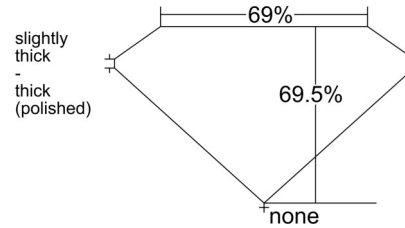

GIA NATURAL DIAMOND GRADING REPORT

August 16, 2025
 GIA Report Number 5533137248
 Shape and Cutting Style Emerald Cut
 Measurements 6.39 x 4.72 x 3.28 mm

GRADING RESULTS

Carat Weight 1.00 carat
 Color Grade E
 Clarity Grade VVS2

Profile not to actual proportions

CLARITY CHARACTERISTICS

KEY TO SYMBOLS*

- Needle
- Pinpoint
- Natural

* Red symbols denote internal characteristics (inclusions). Green or black symbols denote external characteristics (blemishes). Diagram is an approximate representation of the diamond, and symbols shown indicate type, position, and approximate size of clarity characteristics. All clarity characteristics may not be shown. Details of finish are not shown.