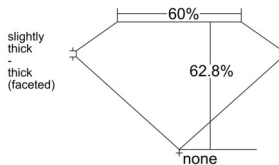

GIA®

FACSIMILE

GIA REPORT 5533176722

Verify this report at GIA.edu

GIA NATURAL DIAMOND DOSSIER®

August 20, 2025
GIA Report Number 5533176722
Shape and Cutting Style ..... Pear Brilliant
Measurements ..... 6.90 x 4.45 x 2.80 mm

GRADING RESULTS

Carat Weight ..... 0.51 carat
Color Grade ..... H
Clarity Grade VS1

ADDITIONAL GRADING INFORMATION

Polish ..... Excellent
Symmetry ..... Excellent
Fluorescence ..... None
Clarity Characteristics ..... Crystal, Pinpoint, Needle
Inscription(s): GIA 5533176722

PROPORTIONS

Profile not to actual proportions

GRADING SCALES

GIA COLOR SCALE		GIA CLARITY SCALE			
COLORLESS	D	VERY VERY SLIGHTLY INCLUDED	FLAWLESS		
	E		INTERNALLY FLAWLESS		
	F	VERY SLIGHTLY INCLUDED	VS₁		
	G		VS₂		
	H		VS₁		
	NEAR COLORLESS	I	SLIGHTLY INCLUDED	VS₂	
		J		SI₁	
		FAINT	K	INCLUDED	SI₂
			L		I₁
			M		I₂
VERT LIGHT	N	LIGHT	I₃		
	O				
	P				
	Q				
	R