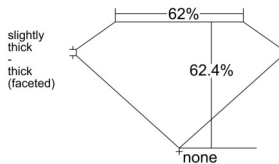

GIA®

FACSIMILE

GIA REPORT 5533216382

Verify this report at GIA.edu

GIA NATURAL DIAMOND DOSSIER®

August 26, 2025
GIA Report Number 5533216382
Shape and Cutting Style ..... Pear Brilliant
Measurements ..... 6.99 x 4.56 x 2.84 mm

GRADING RESULTS

Carat Weight ..... 0.53 carat
Color Grade ..... E
Clarity Grade VS2

ADDITIONAL GRADING INFORMATION

Polish ..... Excellent
Symmetry ..... Excellent
Fluorescence ..... None
Clarity Characteristics ..... Crystal, Cloud
Inscription(s): GIA 5533216382

PROPORTIONS

Profile not to actual proportions

GRADING SCALES

GIA COLOR SCALE		GIA CLARITY SCALE			
COLORLESS	D	VERY VERY SLIGHTLY INCLUDED	FLAWLESS		
	E		INTERNALLY FLAWLESS		
	F	VERY SLIGHTLY INCLUDED	VVS₁		
	G		VVS₂		
	H		VS₁		
	NEAR COLORLESS	I	SLIGHTLY INCLUDED	VS₂	
		J		SI₁	
		FAINT	K	INCLUDED	SI₂
			L		I₁
			M		I₂
VERT LIGHT	N		INCLUDED	I₃	
	O				
	P				
	Q				
	R				
LIGHT	S				
	T				
	U				
	V				
	W				
	Z