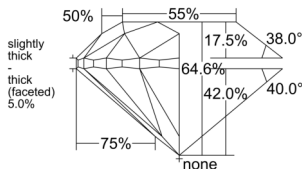

GIA®

FACSIMILE

GIA REPORT 5533246358

Verify this report at GIA.edu

GIA NATURAL DIAMOND DOSSIER®

August 28, 2025
GIA Report Number 5533246358
Shape and Cutting Style ..... Round Brilliant
Measurements ..... 4.77 - 4.83 x 3.10 mm

GRADING RESULTS

Carat Weight ..... 0.46 carat
Color Grade ..... H
Clarity Grade S11
Cut Grade ..... Very Good

ADDITIONAL GRADING INFORMATION

Polish ..... Excellent
Symmetry ..... Very Good
Fluorescence ..... None
Clarity Characteristics ..... Cloud
Inscription(s): GIA 5533246358

PROPORTIONS

Profile to actual proportions