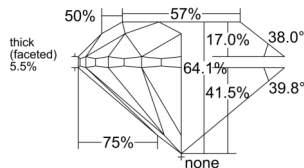

GIA®

FACSIMILE

GIA REPORT 5533247041

Verify this report at GIA.edu

GIA NATURAL DIAMOND DOSSIER®

August 28, 2025
GIA Report Number 5533247041
Shape and Cutting Style ..... Round Brilliant
Measurements ..... 4.90 - 4.95 x 3.16 mm

GRADING RESULTS

Carat Weight ..... 0.50 carat
Color Grade ..... H
Clarity Grade VVS2
Cut Grade ..... Very Good

ADDITIONAL GRADING INFORMATION

Polish ..... Excellent
Symmetry ..... Very Good
Fluorescence ..... Faint
Clarity Characteristics ..... Needle, Pinpoint
Inscription(s): GIA 5533247041

PROPORTIONS

Profile to actual proportions

GRADING SCALES

GIA COLOR SCALE

COLORLESS	D
	E
	F
	G
	H
	I
	J
NEAR COLORLESS	K
	L
	M
FAIN	N
	O
	P
	Q
	R
	S
	T
	U
	V
	W
	X
	Y
LIGHT	Z

GIA CLARITY SCALE

FLAWLESS	VERY VERY SLIGHTLY INCLUDED	VVS₁	
			VVS₂
INTERNALLY FLAWLESS	VERY SLIGHTLY INCLUDED	VS₁	
		VS₂	
SLIGHTLY INCLUDED	SLIGHTLY INCLUDED	SI₁	
		SI₂	
INCLUDED	INCLUDED	I₁	
		I₂	
		I₃	

GIA CUT SCALE

EXCELLENT
VERY GOOD
GOOD
FAIR
POOR