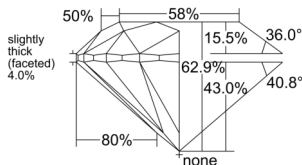

GIA®

FACSIMILE

GIA REPORT 5533264442

Verify this report at GIA.edu

GIA NATURAL DIAMOND DOSSIER®

August 30, 2025
GIA Report Number 5533264442
Shape and Cutting Style ..... Round Brilliant
Measurements ..... 4.97 - 5.03 x 3.15 mm

GRADING RESULTS

Carat Weight ..... 0.50 carat
Color Grade ..... F
Clarity Grade VS1
Cut Grade ..... Excellent

ADDITIONAL GRADING INFORMATION

Polish ..... Excellent
Symmetry ..... Very Good
Fluorescence ..... None
Clarity Characteristics ..... Feather, Cloud
Inscription(s): GIA 5533264442

PROPORTIONS

Profile to actual proportions

GRADING SCALES

GIA COLOR SCALE

COLORED	D
	E
	F
	G
	H
	I
	J
NEAR COLORLESS	K
	L
FAIN	M
	N
	O
	P
VERY LIGHT	Q
	R
	S
	T
	U
	V
	W
	X
	Y
LIGHT	Z

GIA CLARITY SCALE

FLAWLESS	INTERNAL FLAWLESS	
		EXCELLENT
VERY VERY SLIGHTLY INCLUDED	VVS₁	VERY GOOD
VERY SLIGHTLY INCLUDED	VVS₂	
SLIGHTLY INCLUDED	VS₁	GOOD
	VS₂	
INCLUDED	SI₁	FAIR
	SI₂	
INCLUDED	I₁	POOR
	I₂	
	I₃