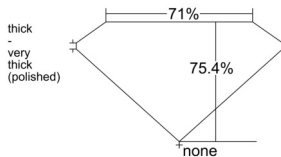

GIA®

FACSIMILE

GIA REPORT 5533285283

Verify this report at GIA.edu

GIA NATURAL DIAMOND DOSSIER®

September 02, 2025
GIA Report Number 5533285283
Shape and Cutting Style ..... Square Modified Brilliant
Measurements ..... 4.27 x 4.12 x 3.11 mm

GRADING RESULTS

Carat Weight ..... 0.48 carat
Color Grade ..... G
Clarity Grade SI1

ADDITIONAL GRADING INFORMATION

Polish ..... Excellent
Symmetry ..... Very Good
Fluorescence ..... None
Clarity Characteristics..... Cloud, Feather
Inscription(s): GIA 5533285283

PROPORTIONS

Profile not to actual proportions

GRADING SCALES

GIA COLOR SCALE		GIA CLARITY SCALE				
COLORLESS	D	VERY VERY SLIGHTLY INCLUDED	FLAWLESS			
	E		INTERNALLY FLAWLESS			
	F		VVS₁			
	NEAR COLORLESS	G	VERY SLIGHTLY INCLUDED	VVS₂		
		H		VS₁		
		FAINT	I	SLIGHTLY INCLUDED	VS₂	
			J		SI₁	
			LIGHT	K	INCLUDED	SI₂
	L	I₁				
	M	I₂				
N	NOT GRADED	I₃				
O						
P						
Q						
R						
S						
T						
U						
V						
W						
X						
Y						
Z