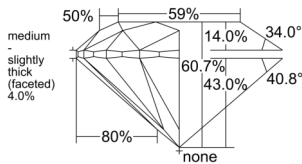

GIA®

FACSIMILE

GIA REPORT 5533291419

Verify this report at GIA.edu

GIA NATURAL DIAMOND DOSSIER®

September 03, 2025
GIA Report Number 5533291419
Shape and Cutting Style ..... Round Brilliant
Measurements ..... 4.24 - 4.26 x 2.58 mm

GRADING RESULTS

Carat Weight ..... 0.28 carat
Color Grade ..... D
Clarity Grade VVS1
Cut Grade ..... Excellent

ADDITIONAL GRADING INFORMATION

Polish ..... Excellent
Symmetry ..... Excellent
Fluorescence ..... Faint
Clarity Characteristics ..... Pinpoint, Feather
Inscription(s): GIA 5533291419

PROPORTIONS

Profile to actual proportions

GRADING SCALES

GIA COLOR SCALE	GIA CLARITY SCALE	GIA CUT SCALE	
D	FLAWLESS	EXCELLENT	
E	INTERNALLY FLAWLESS		
F		VVS₁	VERY GOOD
G	VVS₂		
H	VS₁	GOOD	
I	VS₂		
J	SI₁	FAIR	
K	SI₂		
L	I₁	POOR	
M			
N			
O	I₂		
P			
Q			
R	I₃		
S			
T			
U			
V			
W			
X			
Y			
Z