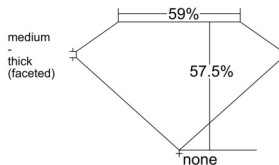

GIA®

FACSIMILE

GIA REPORT 5533357071

Verify this report at GIA.edu

GIA NATURAL DIAMOND DOSSIER®

September 10, 2025
GIA Report Number 5533357071
Shape and Cutting Style ..... Heart Brilliant
Measurements ..... 5.09 x 5.92 x 3.40 mm

GRADING RESULTS

Carat Weight ..... 0.60 carat
Color Grade ..... D
Clarity Grade ..... Internally Flawless

ADDITIONAL GRADING INFORMATION

Polish ..... Excellent
Symmetry ..... Excellent
Fluorescence ..... Medium Blue
Clarity Characteristics ..... Minor Details of Polish
Inscription(s): GIA 5533357071

PROPORTIONS

Profile not to actual proportions

GRADING SCALES

GIA COLOR SCALE		GIA CLARITY SCALE			
COLORLESS	D	VERY VERY SLIGHTLY INCLUDED	FLAWLESS		
	E		INTERNALLY FLAWLESS		
	F		VVS₁		
	NEAR COLORLESS	G	VERY SLIGHTLY INCLUDED	VVS₂	
		H		VS₁	
		FANT	I	SLIGHTLY INCLUDED	VS₂
			J		SI₁
	LIGHT	K	INCLUDED	SI₂	
		L		I₁	
		M		I₂	
COLORLESS		N	INCLUDED	I₃	
		O			
		P			
		Q			
		R