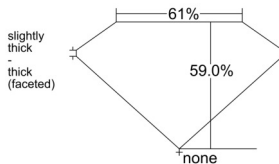

GIA®

FACSIMILE

GIA REPORT 5533386008

Verify this report at GIA.edu

GIA NATURAL DIAMOND DOSSIER®

September 11, 2025
GIA Report Number 5533386008
Shape and Cutting Style ..... Pear Brilliant
Measurements ..... 7.69 x 4.41 x 2.60 mm

GRADING RESULTS

Carat Weight ..... 0.51 carat
Color Grade ..... D
Clarity Grade VS1

ADDITIONAL GRADING INFORMATION

Polish ..... Excellent
Symmetry ..... Excellent
Fluorescence ..... Strong Blue
Clarity Characteristics ..... Cloud, Needle, Pinpoint
Inscription(s): GIA 5533386008

PROPORTIONS

Profile not to actual proportions

GRADING SCALES

GIA COLOR SCALE		GIA CLARITY SCALE			
COLORLESS	D	VERY VERY SLIGHTLY INCLUDED	FLAWLESS		
	E		INTERNALLY FLAWLESS		
	F	VERY SLIGHTLY INCLUDED	VS₁		
	G		VS₂		
	H		VS₁		
	NEAR COLORLESS	I	SLIGHTLY INCLUDED	VS₂	
		J		SI₁	
		FAINT	K	INCLUDED	SI₂
			L		I₁
			M		I₂
VERT LIGHT	N	LIGHT	I₃		
	O				
	P				
	Q				
	R