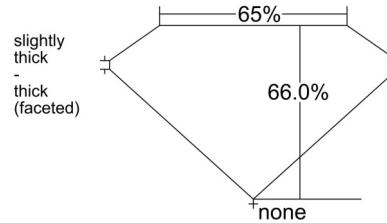

GIA NATURAL DIAMOND GRADING REPORT

September 15, 2025

GIA Report Number 5533393222

Shape and Cutting Style Cushion Brilliant

Measurements 8.54 x 8.40 x 5.55 mm

GRADING RESULTS

Carat Weight 3.01 carat

Color Grade I

Profile not to actual proportions

CLARITY CHARACTERISTICS

KEY TO SYMBOLS*

- Crystal
- Pinpoint

GRADING SCALES

GIA COLOR SCALE		GIA CLARITY SCALE	
COLOURLESS	D	VERY VERY SLIGHTLY INCLUDED	FLAWLESS
	E		INTERNALLY FLAWLESS
	F		VVS ₁
NEAR COLOURLESS	G	VERY SLIGHTLY INCLUDED	VVS ₂
	H		VS ₁
	I		VS ₂
FANT	J	SLIGHTLY INCLUDED	SI ₁
	K		SI ₂
	L		I ₁
VERY LIGHT	M	INCLUDED	I ₂
	N		I ₃
	O		
LIGHT	P		
	Q		
	R		
	S		
	T		
	U		
	V		
	W		
X			
Y			
Z			

* Red symbols denote internal characteristics (inclusions). Green or black symbols denote external characteristics (blemishes). Diagram is an approximate representation of the diamond, and symbols shown indicate type, position, and approximate size of clarity characteristics. All clarity characteristics may not be shown. Details of finish are not shown.