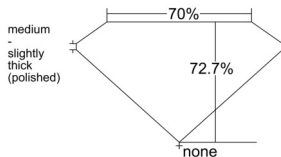

GIA®

FACSIMILE

GIA REPORT 5533403308

Verify this report at GIA.edu

GIA NATURAL DIAMOND DOSSIER®

September 12, 2025
GIA Report Number 5533403308
Shape and Cutting Style ..... **Square Modified Brilliant**
Measurements ..... 3.75 x 3.74 x 2.72 mm

GRADING RESULTS

Carat Weight ..... 0.31 carat
Color Grade ..... D
Clarity Grade VS1

ADDITIONAL GRADING INFORMATION

Polish ..... Excellent
Symmetry ..... Very Good
Fluorescence ..... None
Clarity Characteristics..... Crystal, Feather, Pinpoint, Cloud
Inscription(s): GIA 5533403308

PROPORTIONS

Profile not to actual proportions

GRADING SCALES

GIA COLOR SCALE		GIA CLARITY SCALE			
COLORLESS	D	VERY VERY SLIGHTLY INCLUDED	FLAWLESS		
	E		INTERNALLY FLAWLESS		
	F	VERY SLIGHTLY INCLUDED	VS₁		
	G		VS₂		
	H		VS₁		
	NEAR COLORLESS	I	SLIGHTLY INCLUDED	SI₁	
		J		SI₂	
		FAINT	K	INCLUDED	I₁
			L		I₂
			M		I₃
VERT LIGHT	N		LIGHT		
	O				
	P				
	Q				
	R