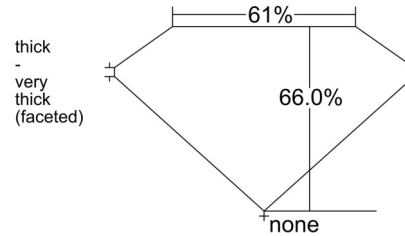

GIA NATURAL DIAMOND GRADING REPORT

September 16, 2025  
 GIA Report Number ..... 5533403867  
 Shape and Cutting Style ..... Oval Brilliant  
 Measurements ..... 7.79 x 5.43 x 3.59 mm

GRADING RESULTS

Carat Weight ..... 1.00 carat  
 Color Grade ..... D  
 Clarity Grade ..... VVS2

Profile not to actual proportions

CLARITY CHARACTERISTICS

KEY TO SYMBOLS\*

-  Needle
-  Pinpoint

\* Red symbols denote internal characteristics (inclusions). Green or black symbols denote external characteristics (blemishes). Diagram is an approximate representation of the diamond, and symbols shown indicate type, position, and approximate size of clarity characteristics. All clarity characteristics may not be shown. Details of finish are not shown.