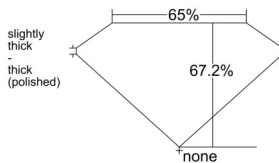

GIA®

FACSIMILE

GIA REPORT 5533409751

Verify this report at GIA.edu

GIA NATURAL DIAMOND DOSSIER®

September 13, 2025
GIA Report Number 5533409751
Shape and Cutting Style ..... **Cut-Cornered Rectangular Modified Brilliant**
Measurements ..... 5.09 x 4.02 x 2.70 mm

GRADING RESULTS

Carat Weight ..... 0.50 carat
Color Grade ..... E
Clarity Grade VS1

ADDITIONAL GRADING INFORMATION

Polish ..... Excellent
Symmetry ..... Very Good
Fluorescence ..... None
Clarity Characteristics ..... Cloud, Internal Graining
Inscription(s): GIA 5533409751

PROPORTIONS

Profile not to actual proportions

GRADING SCALES

GIA COLOR SCALE		GIA CLARITY SCALE			
COLORLESS	D	VERY VERY SLIGHTLY INCLUDED	FLAWLESS		
	E		INTERNALLY FLAWLESS		
	F	VERY SLIGHTLY INCLUDED	VVS₁		
	G		VVS₂		
	H		VS₁		
	NEAR COLORLESS	I	SLIGHTLY INCLUDED	VS₂	
		J		SI₁	
		FAINT	K	INCLUDED	SI₂
			L		I₁
			M		I₂
VERT LIGHT	N	LIGHT	I₃		
	O				
	P				
	Q				
	R