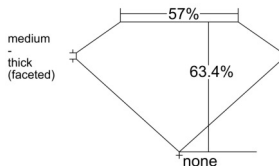

GIA®

FACSIMILE

GIA REPORT 5533433637

Verify this report at GIA.edu

GIA NATURAL DIAMOND DOSSIER®

September 15, 2025
GIA Report Number 5533433637
Shape and Cutting Style ..... Pear Brilliant
Measurements ..... 5.71 x 3.75 x 2.38 mm

GRADING RESULTS

Carat Weight ..... 0.30 carat
Color Grade ..... G
Clarity Grade VS1

ADDITIONAL GRADING INFORMATION

Polish ..... Very Good
Symmetry ..... Very Good
Fluorescence ..... None
Clarity Characteristics ..... Feather, Cloud, Pinpoint
Inscription(s): GIA 5533433637

PROPORTIONS

Profile not to actual proportions

GRADING SCALES

GIA COLOR SCALE		GIA CLARITY SCALE			
COLORLESS	D	VERY VERY SLIGHTLY INCLUDED	FLAWLESS		
	E		INTERNALLY FLAWLESS		
	F		VVS₁		
	NEAR COLORLESS	G	VERY SLIGHTLY INCLUDED	VVS₂	
		H		VS₁	
		FAINT	I	SLIGHTLY INCLUDED	VS₂
			J		SI₁
			K		SI₂
	LIGHT	L	INCLUDED	I₁	
		M		I₂	
N		I₃			
O					
P					
Q					
R					
S					
T					
U					
V					
W					
X					
Y					
Z