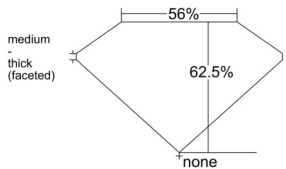

GIA®

FACSIMILE

GIA REPORT 5533435389

Verify this report at GIA.edu

GIA NATURAL DIAMOND DOSSIER®

September 15, 2025
GIA Report Number 5533435389
Shape and Cutting Style ..... Pear Brilliant
Measurements ..... 6.13 x 4.15 x 2.59 mm

GRADING RESULTS

Carat Weight ..... 0.40 carat
Color Grade ..... F
Clarity Grade VVS1

ADDITIONAL GRADING INFORMATION

Polish ..... Excellent
Symmetry ..... Very Good
Fluorescence ..... Medium Blue
Clarity Characteristics ..... Pinpoint
Inscription(s): GIA 5533435389

PROPORTIONS

Profile not to actual proportions

GRADING SCALES

GIA COLOR SCALE		GIA CLARITY SCALE				
COLORLESS	D	NEAR COLORLESS	FLAWLESS			
	E		INTERNALLY FLAWLESS			
	F		VERY VERY SLIGHTLY INCLUDED	VVS₁		
	G			VVS₂		
	H		VERY SLIGHTLY INCLUDED	VS₁		
	I			VS₂		
	J			SLIGHTLY INCLUDED	SI₁	
	K		SI₂			
	FAINT		L	VERT LIGHT	I₁	
			M			I₂
N		INCLUDED	I₃			
O						
P						
Q						
R						
S						
LIGHT	T					
	U					
	V					
	W					
	X					
	Y					
	Z