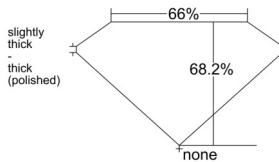

GIA®

FACSIMILE

GIA REPORT 5533439906

Verify this report at GIA.edu

GIA NATURAL DIAMOND DOSSIER®

September 16, 2025
GIA Report Number 5533439906
Shape and Cutting Style ..... **Cut-Cornered Rectangular Modified Brilliant**
Measurements ..... 4.98 x 3.96 x 2.70 mm

GRADING RESULTS

Carat Weight ..... 0.50 carat
Color Grade ..... G
Clarity Grade VVS1

ADDITIONAL GRADING INFORMATION

Polish ..... Excellent
Symmetry ..... Excellent
Fluorescence ..... None
Clarity Characteristics ..... Pinpoint
Inscription(s): GIA 5533439906

PROPORTIONS

Profile not to actual proportions

GRADING SCALES

GIA COLOR SCALE		GIA CLARITY SCALE	
COLORLESS	NEAR COLORLESS	VERY SLIGHTLY INCLUDED	SLIGHTLY INCLUDED
D			FLAWLESS
E			INTERNALLY FLAWLESS
F			
G			
H		VVS₁	
I		VVS₂	
J			
K		VS₁	
L		VS₂	
M			
N			
O			
P			
Q		SI₁	
R		SI₂	
S			
T		I₁	
U			
V		I₂	
W			
X		I₃	
Y			
Z