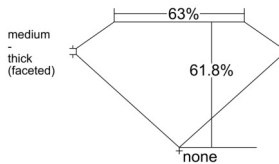

GIA®

FACSIMILE

GIA REPORT 5533452541

Verify this report at GIA.edu

GIA NATURAL DIAMOND DOSSIER®

September 17, 2025
GIA Report Number 5533452541
Shape and Cutting Style ..... Oval Brilliant
Measurements ..... 6.87 x 5.07 x 3.13 mm

GRADING RESULTS

Carat Weight ..... 0.70 carat
Color Grade ..... G
Clarity Grade SI1

ADDITIONAL GRADING INFORMATION

Polish ..... Excellent
Symmetry ..... Very Good
Fluorescence ..... None
Clarity Characteristics ..... Crystal, Feather
Inscription(s): GIA 5533452541

PROPORTIONS

Profile not to actual proportions

GRADING SCALES

GIA COLOR SCALE		GIA CLARITY SCALE			
COLORLESS	D	VERY VERY SLIGHTLY INCLUDED	FLAWLESS		
	E		INTERNALLY FLAWLESS		
	F	VERY SLIGHTLY INCLUDED	VVS₁		
	G		VVS₂		
	H		VS₁		
	NEAR COLORLESS	I	SLIGHTLY INCLUDED	VS₂	
		J		SI₁	
		FAINT	K	INCLUDED	SI₂
			L		I₁
			M		I₂
VERTICALLY LIGHT	N	INCLUDED	I₃		
	O				
	P				
	Q				
	R				
LIGHT	S				
	T				
	U				
	V				
	W				
	Z