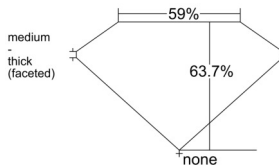

GIA®

FACSIMILE

GIA REPORT 5533459986

Verify this report at GIA.edu

GIA NATURAL DIAMOND DOSSIER®

October 15, 2025
GIA Report Number 5533459986
Shape and Cutting Style ..... Pear Brilliant
Measurements ..... 5.88 x 3.71 x 2.36 mm

GRADING RESULTS

Carat Weight ..... 0.30 carat
Color Grade ..... D
Clarity Grade VS2

ADDITIONAL GRADING INFORMATION

Polish ..... Excellent
Symmetry ..... Very Good
Fluorescence ..... None
Clarity Characteristics ..... Cloud, Crystal
Inscription(s): GIA 5533459986

PROPORTIONS

Profile not to actual proportions

GRADING SCALES

GIA COLOR SCALE		GIA CLARITY SCALE	
COLORLESS	D	VERY VERY SLIGHTLY INCLUDED	FLAWLESS
	E		INTERNALLY FLAWLESS
	F		VVS₁
	G		VVS₂
	H		VS₁
	I		VS₂
	J		SI₁
	K		SI₂
	L		I₁
	M		I₂
NEAR COLORLESS	N	SLIGHTLY INCLUDED	I₃
	O		
	P		
	Q		
FAINT	R		
	S		
	T		
	U		
VERT LIGHT	V		
	W		
	X		
	Y		
LIGHT	Z