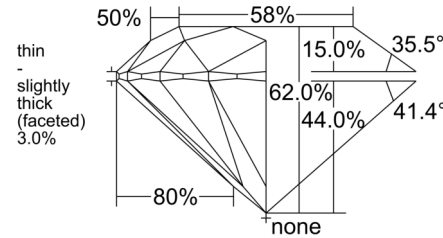

GIA NATURAL DIAMOND GRADING REPORT

October 09, 2025

GIA Report Number 5533478751

Shape and Cutting Style Round Brilliant

Measurements 8.29 - 8.34 x 5.16 mm

GRADING RESULTS

Carat Weight 2.20 carat

Color Grade K

PROPORTIONS

Profile to actual proportions

CLARITY CHARACTERISTICS

KEY TO SYMBOLS*

-  Cloud
-  Feather

* Red symbols denote internal characteristics (inclusions). Green or black symbols denote external characteristics (blemishes). Diagram is an approximate representation of the diamond, and symbols shown indicate type, position, and approximate size of clarity characteristics. All clarity characteristics may not be shown. Details of finish are not shown.