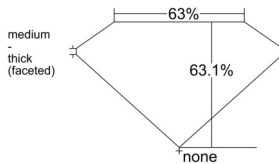

GIA®

FACSIMILE

GIA REPORT 5533510004

Verify this report at GIA.edu

GIA NATURAL DIAMOND DOSSIER®

September 22, 2025
GIA Report Number 5533510004
Shape and Cutting Style ..... Oval Brilliant
Measurements ..... 6.84 x 5.04 x 3.18 mm

GRADING RESULTS

Carat Weight ..... 0.70 carat
Color Grade ..... E
Clarity Grade SI2

ADDITIONAL GRADING INFORMATION

Polish ..... Excellent
Symmetry ..... Excellent
Fluorescence ..... None
Clarity Characteristics ..... Cloud, Crystal, Feather
Inscription(s): GIA 5533510004

PROPORTIONS

Profile not to actual proportions

GRADING SCALES

GIA COLOR SCALE		GIA CLARITY SCALE			
COLORLESS	D	VERY VERY SLIGHTLY INCLUDED	FLAWLESS		
	E		INTERNALLY FLAWLESS		
	F		VVS₁		
	G		VVS₂		
	NEAR COLORLESS	H	VERY SLIGHTLY INCLUDED	VS₁	
		I		VS₂	
		FAINT	J	SLIGHTLY INCLUDED	SI₁
			K		SI₂
	L		I₁		
	VERT LIGHT		M	INCLUDED	I₂
N			I₃		
O					
P					
LIGHT	Q				
	R				
	S				
	T				
	U				
	Z