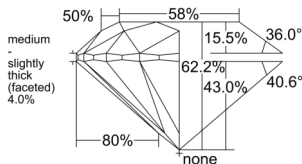

GIA®

FACSIMILE

GIA REPORT 5533541461

Verify this report at GIA.edu

GIA NATURAL DIAMOND DOSSIER®

October 10, 2025
GIA Report Number 5533541461
Shape and Cutting Style ..... Round Brilliant
Measurements ..... 5.26 - 5.29 x 3.28 mm

GRADING RESULTS

Carat Weight ..... 0.57 carat
Color Grade ..... G
Clarity Grade VS1
Cut Grade ..... Excellent

ADDITIONAL GRADING INFORMATION

Polish ..... Excellent
Symmetry ..... Excellent
Fluorescence ..... None
Clarity Characteristics ..... Crystal, Cloud, Needle
Inscription(s): GIA 5533541461

PROPORTIONS

GRADING SCALES

GIA COLOR SCALE

COLORLESS	D
	E
	F
	G
	H
	I
	J
NEAR COLORLESS	K
	L
Faint	M
	N
	O
	P
	Q
	R
	S
	T
	U
	V
	W
	X
	Y
Light	Z

GIA CLARITY SCALE

FLAWLESS	INTERNAL FLAWLESS	
		FLAWLESS
VERY VERY SLIGHTLY INCLUDED	VVS₁	
	VVS₂	
VERY SLIGHTLY INCLUDED	VS₁	
	VS₂	
SLIGHTLY INCLUDED	SI₁	
	SI₂	
INCLUDED	I₁	
	I₂	
	I₃	

GIA CUT SCALE

EXCELLENT
VERY GOOD
GOOD
FAIR
POOR