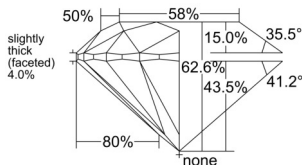

GIA®

FACSIMILE

GIA REPORT 5533566711

Verify this report at gia.edu

GIA NATURAL DIAMOND DOSSIER®

September 27, 2025
GIA Report Number 5533566711
Shape and Cutting Style ..... Round Brilliant
Measurements ..... 5.76 - 5.80 x 3.62 mm

GRADING RESULTS

Carat Weight ..... 0.75 carat
Color Grade ..... G
Clarity Grade VS1
Cut Grade ..... Excellent

ADDITIONAL GRADING INFORMATION

Polish ..... Excellent
Symmetry ..... Excellent
Fluorescence ..... None
Clarity Characteristics ..... Feather, Cloud, Pinpoint
Inspection(s): GIA 5533566711

PROPORTIONS

Profile to actual proportions