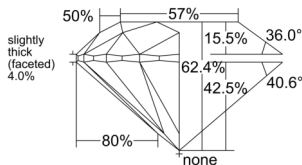

GIA®

FACSIMILE

GIA REPORT 5533609021

Verify this report at GIA.edu

GIA NATURAL DIAMOND DOSSIER®

October 03, 2025
GIA Report Number 5533609021
Shape and Cutting Style ..... Round Brilliant
Measurements ..... 5.06 - 5.10 x 3.17 mm

GRADING RESULTS

Carat Weight ..... 0.51 carat
Color Grade ..... G
Clarity Grade VS1
Cut Grade ..... Excellent

ADDITIONAL GRADING INFORMATION

Polish ..... Excellent
Symmetry ..... Excellent
Fluorescence ..... None
Clarity Characteristics ..... Cloud, Pinpoint
Inscription(s): GIA 5533609021

PROPORTIONS

Profile to actual proportions