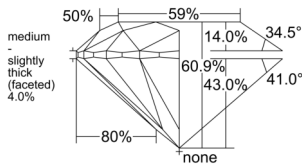

GIA®

FACSIMILE

GIA REPORT 5533657811

Verify this report at GIA.edu

GIA NATURAL DIAMOND DOSSIER®

October 09, 2025
GIA Report Number 5533657811
Shape and Cutting Style ..... Round Brilliant
Measurements ..... 4.35 - 4.36 x 2.65 mm

GRADING RESULTS

Carat Weight ..... 0.31 carat
Color Grade ..... H
Clarity Grade VS1
Cut Grade ..... Excellent

ADDITIONAL GRADING INFORMATION

Polish ..... Excellent
Symmetry ..... Excellent
Fluorescence ..... None
Clarity Characteristics ..... Crystal, Cloud, Pinpoint
Inspection(s): GIA 5533657811

PROPORTIONS

Profile to actual proportions

GRADING SCALES

GIA COLOR SCALE

COLORLESS	D
	E
	F
	G
	H
	I
	J
NEAR COLORLESS	K
	L
Faint	M
	N
	O
	P
	Q
Very Light	R
	S
	T
	U
	V
	W
	X
	Y
Light	Z

GIA CLARITY SCALE

FLAWLESS	INTERNAL FLAWLESS	
		FLAWLESS
VERY VERY SLIGHTLY INCLUDED	VVS₁	
	VVS₂	
VERY SLIGHTLY INCLUDED	VS₁	
	VS₂	
SLIGHTLY INCLUDED	SI₁	
	SI₂	
INCLUDED	I₁	
	I₂	
	I₃	

GIA CUT SCALE

EXCELLENT	
	VERY GOOD
GOOD	
FAIR	
POOR