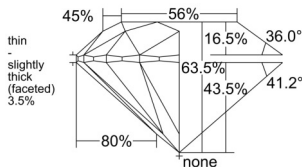

GIA®

FACSIMILE

GIA REPORT 5533684025

Verify this report at GIA.edu

GIA NATURAL DIAMOND DOSSIER®

October 10, 2025
GIA Report Number 5533684025
Shape and Cutting Style ..... Round Brilliant
Measurements ..... 5.00 - 5.05 x 3.19 mm

GRADING RESULTS

Carat Weight ..... 0.50 carat
Color Grade ..... F
Clarity Grade VS1
Cut Grade ..... Excellent

ADDITIONAL GRADING INFORMATION

Polish ..... Excellent
Symmetry ..... Very Good
Fluorescence ..... None
Clarity Characteristics ..... Cloud, Indented Natural
Inscription(s): GIA 5533684025

PROPORTIONS

GRADING SCALES

GIA COLOR SCALE

COLOURLESS	D
	E
	F
	G
	H
	I
	J
NEAR COLOURLESS	K
	L
Faint	M
	N
	O
	P
	Q
	R
	S
	T
	U
	V
	W
	X
	Y
Light	Z

GIA CLARITY SCALE

FLAWLESS	INTERNAL FLAWLESS	
		FLAWLESS
VERY VERY SLIGHTLY INCLUDED	VVS₁	
	VVS₂	
VERY SLIGHTLY INCLUDED	VS₁	
	VS₂	
SLIGHTLY INCLUDED	SI₁	
	SI₂	
INCLUDED	I₁	
	I₂	
	I₃	

GIA CUT SCALE

EXCELLENT
VERY GOOD
GOOD
FAIR
POOR