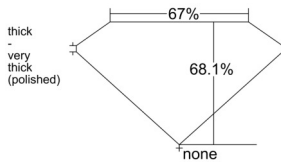

GIA®

FACSIMILE

GIA REPORT 5533688498

Verify this report at GIA.edu

GIA NATURAL DIAMOND DOSSIER®

October 10, 2025
GIA Report Number 5533688498
Shape and Cutting Style ..... **Cut-Cornered Rectangular Modified Brilliant**
Measurements ..... 5.11 x 4.06 x 2.77 mm

GRADING RESULTS

Carat Weight ..... 0.54 carat
Color Grade ..... E
Clarity Grade VVS2

ADDITIONAL GRADING INFORMATION

Polish ..... Excellent
Symmetry ..... Very Good
Fluorescence ..... None
Clarity Characteristics ..... Crystal, Pinpoint
Inscription(s): GIA 5533688498

PROPORTIONS

Profile not to actual proportions

GRADING SCALES

GIA COLOR SCALE		GIA CLARITY SCALE		
COLORLESS	D	VERY VERY SLIGHTLY INCLUDED	FLAWLESS	
	E		INTERNALLY FLAWLESS	
	F	VERY SLIGHTLY INCLUDED	VVS₁	
	G		VVS₂	
	NEAR COLORLESS	H	SLIGHTLY INCLUDED	VS₁
		I		VS₂
	FAINT	J	SLIGHTLY INCLUDED	SI₁
		K		SI₂
		L	INCLUDED	I₁
		M		I₂
VERT LIGHT		N	INCLUDED	I₃
		O		
		P		
		Q		
LIGHT	R			
	S			
	T			
	U			
	V			
	W			
	X			
	Y			
	Z