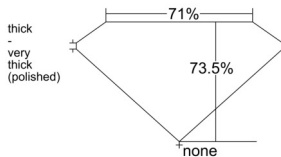

GIA®

FACSIMILE

GIA REPORT 5533703561

Verify this report at GIA.edu

GIA NATURAL DIAMOND DOSSIER®

October 11, 2025
GIA Report Number 5533703561
Shape and Cutting Style ..... **Square Modified Brilliant**
Measurements ..... 5.00 x 4.92 x 3.62 mm

GRADING RESULTS

Carat Weight ..... 0.80 carat
Color Grade ..... K
Clarity Grade S11

ADDITIONAL GRADING INFORMATION

Polish ..... Excellent
Symmetry ..... Very Good
Fluorescence ..... None
Clarity Characteristics..... Cloud, Crystal, Feather
Inscription(s): GIA 5533703561

PROPORTIONS

Profile not to actual proportions

GRADING SCALES

GIA COLOR SCALE		GIA CLARITY SCALE			
COLORLESS	D	VERY VERY SLIGHTLY INCLUDED	FLAWLESS		
	E		INTERNALLY FLAWLESS		
	F	VERY SLIGHTLY INCLUDED	VVS₁		
	G		VVS₂		
	H		VS₁		
	NEAR COLORLESS	I	SLIGHTLY INCLUDED	VS₂	
		J		S1₁	
		FAINT	K	INCLUDED	S1₂
			L		I₁
			M		I₂
N			I₃		
VERT LIGHT	O	INCLUDED			
	P				
	Q				
	R				
	S				
	T				
LIGHT	U				
	V				
	W				
	X				
Y					
Z