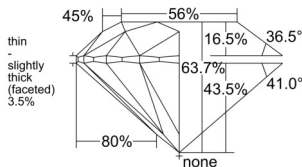

GIA®

FACSIMILE

GIA REPORT 5533727298

Verify this report at GIA.edu

GIA NATURAL DIAMOND DOSSIER®

October 13, 2025
GIA Report Number 5533727298
Shape and Cutting Style ..... Round Brilliant
Measurements ..... 4.98 - 5.05 x 3.20 mm

GRADING RESULTS

Carat Weight ..... 0.50 carat
Color Grade ..... D
Clarity Grade VS1
Cut Grade ..... Excellent

ADDITIONAL GRADING INFORMATION

Polish ..... Excellent
Symmetry ..... Very Good
Fluorescence ..... None
Clarity Characteristics..... Crystal, Indented Natural, Needle, Pinpoint

Inscription(s): GIA 5533727298

PROPORTIONS

GRADING SCALES

GIA COLOR SCALE	GIA CLARITY SCALE	GIA CUT SCALE	
D	FLAWLESS	EXCELLENT	
E	INTERNALLY FLAWLESS		
F		VVS₁	VERY GOOD
G	VVS₂		
H	VS₁	GOOD	
I	VS₂		
J	SI₁	FAIR	
K	SI₂		
L	I₁	POOR	
M	I₂		
N	I₃		
O			
P			
Q			
R			
S			
T			
U			
V			
W			
X			
Y			
Z