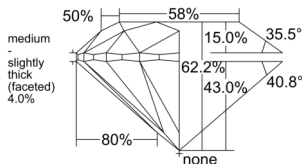

GIA®

FACSIMILE

GIA REPORT 5533785738

Verify this report at GIA.edu

GIA NATURAL DIAMOND DOSSIER®

October 24, 2025
GIA Report Number 5533785738
Shape and Cutting Style ..... Round Brilliant
Measurements ..... 5.16 - 5.19 x 3.22 mm

GRADING RESULTS

Carat Weight ..... 0.53 carat
Color Grade ..... G
Clarity Grade VS2
Cut Grade ..... Excellent

ADDITIONAL GRADING INFORMATION

Polish ..... Excellent
Symmetry ..... Excellent
Fluorescence ..... None
Clarity Characteristics ..... Cloud, Crystal
Inscription(s): GIA 5533785738

PROPORTIONS

GRADING SCALES

GIA COLOR SCALE

COLOREDNESS	D
	E
	F
	G
	H
	I
	J
NEAR COLORLESS	K
	L
Faint	M
	N
	O
	P
Very Light	Q
	R
	S
	T
	U
	V
Light	W
	X
	Y
	Z

GIA CLARITY SCALE

FLAWLESS	INTERNAL FLAWLESS	
		EXCELLENT
VERY VERY SLIGHTLY INCLUDED	VVS₁	VERY GOOD
VERY SLIGHTLY INCLUDED	VVS₂	
SLIGHTLY INCLUDED	VS₁	GOOD
	VS₂	
INCLUDED	SI₁	FAIR
	SI₂	
INCLUDED	I₁	POOR
	I₂	
	I₃