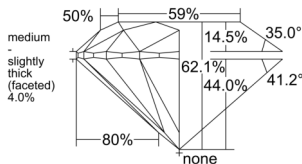

GIA®

FACSIMILE

GIA REPORT 5533786156

Verify this report at GIA.edu

GIA NATURAL DIAMOND DOSSIER®

October 27, 2025
GIA Report Number 5533786156
Shape and Cutting Style ..... Round Brilliant
Measurements ..... 4.87 - 4.90 x 3.03 mm

GRADING RESULTS

Carat Weight ..... 0.44 carat
Color Grade ..... D
Clarity Grade VVS1
Cut Grade ..... Excellent

ADDITIONAL GRADING INFORMATION

Polish ..... Excellent
Symmetry ..... Excellent
Fluorescence ..... Faint
Clarity Characteristics..... Pinpoint, Surface Graining
Inspection(s): GIA 5533786156

PROPORTIONS

Profile to actual proportions

GRADING SCALES

GIA COLOR SCALE	GIA CLARITY SCALE	GIA CUT SCALE	
D	FLAWLESS	EXCELLENT	
E	INTERNALLY FLAWLESS		
F		VVS₁	VERY GOOD
G	VVS₂		
H	VS₁	GOOD	
I	VS₂		
J	SI₁	FAIR	
K	SI₂		
L	I₁	POOR	
M	I₂		
N	I₃		
O			
P			
Q			
R			
S			
T			
U			
V			
W			
X			
Y			
Z