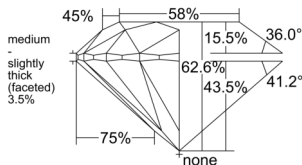

GIA®

FACSIMILE

GIA REPORT 5533834769

Verify this report at GIA.edu

GIA NATURAL DIAMOND DOSSIER®

October 28, 2025
GIA Report Number 5533834769
Shape and Cutting Style ..... Round Brilliant
Measurements ..... 4.76 - 4.80 x 2.99 mm

GRADING RESULTS

Carat Weight ..... 0.42 carat
Color Grade ..... D
Clarity Grade VS1
Cut Grade ..... Excellent

ADDITIONAL GRADING INFORMATION

Polish ..... Excellent
Symmetry ..... Excellent
Fluorescence ..... Strong Blue
Clarity Characteristics ..... Needle
Inscription(s): GIA 5533834769

PROPORTIONS

Profile to actual proportions