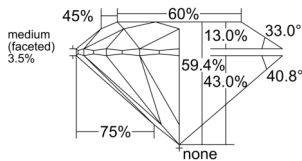

GIA®

FACSIMILE

GIA REPORT 5533837609

Verify this report at GIA.edu

GIA NATURAL DIAMOND DOSSIER®

October 30, 2025
GIA Report Number 5533837609
Shape and Cutting Style ..... Round Brilliant
Measurements ..... 4.82 - 4.84 x 2.87 mm

GRADING RESULTS

Carat Weight ..... 0.41 carat
Color Grade ..... H
Clarity Grade S11
Cut Grade ..... Excellent

ADDITIONAL GRADING INFORMATION

Polish ..... Excellent
Symmetry ..... Excellent
Fluorescence ..... None
Clarity Characteristics ..... Crystal, Feather
Inscription(s): GIA 5533837609

PROPORTIONS

Profile to actual proportions