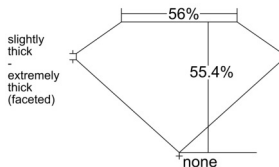

GIA®

FACSIMILE

GIA REPORT 5533840393

Verify this report at GIA.edu

GIA NATURAL DIAMOND DOSSIER®

October 30, 2025
GIA Report Number 5533840393
Shape and Cutting Style ..... Pear Brilliant
Measurements ..... 7.89 x 4.69 x 2.60 mm

GRADING RESULTS

Carat Weight ..... 0.60 carat
Color Grade ..... F
Clarity Grade VS1

ADDITIONAL GRADING INFORMATION

Polish ..... Excellent
Symmetry ..... Very Good
Fluorescence ..... None
Clarity Characteristics..... Crystal, Feather, Cloud, Pinpoint
Inscription(s): GIA 5533840393

PROPORTIONS

Profile not to actual proportions

GRADING SCALES

GIA COLOR SCALE		GIA CLARITY SCALE		
NEAR COLORLESS	D	VERY VERY SLIGHTLY INCLUDED	FLAWLESS	
	E		INTERNALLY FLAWLESS	
	F		VVS₁	
	FANT	G	VERY SLIGHTLY INCLUDED	VVS₂
		H		VS₁
		I	SLIGHTLY INCLUDED	VS₂
		J		SI₁
	LIGHT	K	INCLUDED	SI₂
		L		I₁
		M		I₂
N		NOT GRADED	I₃	
O				
P				
Q				
R				
S				
T				
U				
V				
W				
X				
Y				
Z