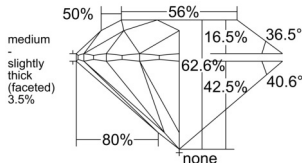

GIA®

FACSIMILE

GIA REPORT 5533843746

Verify this report at GIA.edu

GIA NATURAL DIAMOND DOSSIER®

October 31, 2025
GIA Report Number 5533843746
Shape and Cutting Style ..... Round Brilliant
Measurements ..... 4.90 - 4.93 x 3.08 mm

GRADING RESULTS

Carat Weight ..... 0.46 carat
Color Grade ..... E
Clarity Grade VVS1
Cut Grade ..... Excellent

ADDITIONAL GRADING INFORMATION

Polish ..... Excellent
Symmetry ..... Excellent
Fluorescence ..... None
Clarity Characteristics ..... Pinpoint, Feather
Inscription(s): GIA 5533843746

PROPORTIONS

Profile to actual proportions