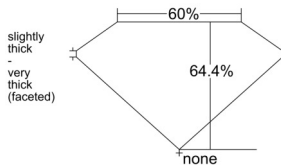

GIA®

FACSIMILE

GIA REPORT 5533857005

Verify this report at GIA.edu

GIA NATURAL DIAMOND DOSSIER®

October 30, 2025
GIA Report Number 5533857005
Shape and Cutting Style ..... Pear Brilliant
Measurements ..... 7.43 x 4.99 x 3.21 mm

GRADING RESULTS

Carat Weight ..... 0.71 carat
Color Grade ..... G
Clarity Grade VS1

ADDITIONAL GRADING INFORMATION

Polish ..... Excellent
Symmetry ..... Very Good
Fluorescence ..... None
Clarity Characteristics..... Crystal, Cloud, Needle, Pinpoint
Inscription(s): GIA 5533857005

PROPORTIONS

Profile not to actual proportions

GRADING SCALES

GIA COLOR SCALE		GIA CLARITY SCALE			
COLORLESS	D	VERY VERY SLIGHTLY INCLUDED	FLAWLESS		
	E		INTERNALLY FLAWLESS		
	F	VERY SLIGHTLY INCLUDED	VS₁		
	G		VS₂		
	H		VS₁		
	NEAR COLORLESS	I	SLIGHTLY INCLUDED	SI₁	
		J		SI₂	
		FAINT	K	INCLUDED	I₁
			L		I₂
			M		I₃
VERT LIGHT	N		NOT GRADED		
	O				
	P				
	Q				
	R				
LIGHT	S				
	T				
	U				
	V				
	W				
X					
Y					
Z