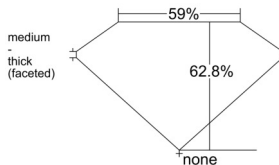

GIA®

FACSIMILE

GIA REPORT 5533857560

Verify this report at GIA.edu

GIA NATURAL DIAMOND DOSSIER®

October 30, 2025
GIA Report Number 5533857560
Shape and Cutting Style ..... Pear Brilliant
Measurements ..... 7.99 x 4.91 x 3.08 mm

GRADING RESULTS

Carat Weight ..... 0.70 carat
Color Grade ..... E
Clarity Grade VS1

ADDITIONAL GRADING INFORMATION

Polish ..... Excellent
Symmetry ..... Very Good
Fluorescence ..... None
Clarity Characteristics..... Crystal, Needle, Pinpoint
Inscription(s): GIA 5533857560

PROPORTIONS

Profile not to actual proportions

GRADING SCALES

GIA COLOR SCALE		GIA CLARITY SCALE	
COLORLESS	D	VERY VERY SLIGHTLY INCLUDED	FLAWLESS
	E		INTERNALLY FLAWLESS
	F		VVS₁
	G		VVS₂
	H		VS₁
	I		VS₂
	J		SI₁
	K		SI₂
	L		I₁
	M		I₂
NEAR COLORLESS	N	SLIGHTLY INCLUDED	I₃
	O		
	P		
	Q		
FAINT	R		
	S		
	T		
	U		
VERT LIGHT	V		
	W		
	X		
	Y		
LIGHT	Z