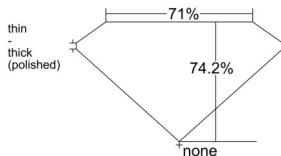

GIA®

FACSIMILE

GIA REPORT 5533859051

Verify this report at GIA.edu

GIA NATURAL DIAMOND DOSSIER®

October 30, 2025
GIA Report Number 5533859051
Shape and Cutting Style ..... Square Modified Brilliant
Measurements ..... 4.70 x 4.68 x 3.47 mm

GRADING RESULTS

Carat Weight ..... 0.70 carat
Color Grade ..... F
Clarity Grade SI1

ADDITIONAL GRADING INFORMATION

Polish ..... Excellent
Symmetry ..... Excellent
Fluorescence ..... None
Clarity Characteristics..... Crystal, Feather
Inscription(s): GIA 5533859051

PROPORTIONS

Profile not to actual proportions

GRADING SCALES

GIA COLOR SCALE		GIA CLARITY SCALE			
COLORLESS	D	VERY VERY SLIGHTLY INCLUDED	FLAWLESS		
	E		INTERNALLY FLAWLESS		
	F	VERY SLIGHTLY INCLUDED	VVS₁		
	G		VVS₂		
	H		VS₁		
	NEAR COLORLESS	I	SLIGHTLY INCLUDED	VS₂	
		J		SI₁	
		FAINT	K	INCLUDED	SI₂
			L		I₁
			M		I₂
VERT LIGHT	N	LIGHT	I₃		
	O				
	P				
	Q				
	R