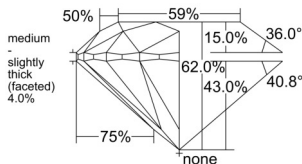

GIA®

FACSIMILE

GIA REPORT 5533865371

Verify this report at GIA.edu

GIA NATURAL DIAMOND DOSSIER®

November 10, 2025
GIA Report Number 5533865371
Shape and Cutting Style ..... Round Brilliant
Measurements ..... 5.42 - 5.44 x 3.36 mm

GRADING RESULTS

Carat Weight ..... 0.62 carat
Color Grade ..... E
Clarity Grade VVS2
Cut Grade ..... Excellent

ADDITIONAL GRADING INFORMATION

Polish ..... Excellent
Symmetry ..... Excellent
Fluorescence ..... None
Clarity Characteristics ..... Pinpoint
Inscription(s): GIA 5533865371

PROPORTIONS

Profile to actual proportions

GRADING SCALES

GIA COLOR SCALE

COLORLESS	D
	E
	F
	G
	H
	I
	J
NEAR COLORLESS	K
	L
FAIN	M
	N
	O
	P
VERY LIGHT	Q
	R
	S
	T
	U
	V
	W
	X
	Y
LIGHT	Z

GIA CLARITY SCALE

FLAWLESS	INTERNAL FLAWLESS	
		FLAWLESS
VERY VERY SLIGHTLY INCLUDED	VVS₁	
	VVS₂	
VERY SLIGHTLY INCLUDED	VS₁	
	VS₂	
SLIGHTLY INCLUDED	SI₁	
	SI₂	
INCLUDED	I₁	
	I₂	
	I₃	

GIA CUT SCALE

EXCELLENT
VERY GOOD
GOOD
FAIR
POOR