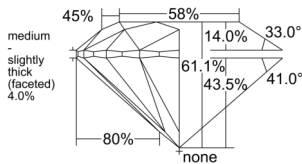

GIA®

FACSIMILE

GIA REPORT 5533887231

Verify this report at GIA.edu

GIA NATURAL DIAMOND DOSSIER®

November 03, 2025
GIA Report Number 5533887231
Shape and Cutting Style ..... Round Brilliant
Measurements ..... 5.52 - 5.55 x 3.38 mm

GRADING RESULTS

Carat Weight ..... 0.63 carat
Color Grade ..... F
Clarity Grade VVS2
Cut Grade ..... Excellent

ADDITIONAL GRADING INFORMATION

Polish ..... Excellent
Symmetry ..... Excellent
Fluorescence ..... None
Clarity Characteristics ..... Pinpoint, Indented Natural
Inscription(s): GIA 5533887231

PROPORTIONS

Profile to actual proportions

GRADING SCALES

GIA COLOR SCALE	GIA CLARITY SCALE	GIA CUT SCALE	
D	FLAWLESS	EXCELLENT	
E	INTERNALLY FLAWLESS		
F		VVS₁	VERY GOOD
G	VVS₂		
H	VS₁	GOOD	
I	VS₂		
J	SI₁	FAIR	
K	SI₂		
L	I₁	POOR	
M			
N			
O	I₂		
P			
Q			
R	I₃		
S			
T			
U			
V			
W			
X			
Y			
Z