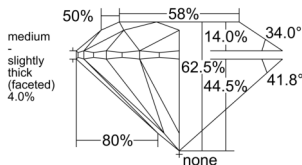

GIA®

FACSIMILE

GIA REPORT 5533922301

Verify this report at GIA.edu

GIA NATURAL DIAMOND DOSSIER®

November 07, 2025
GIA Report Number 5533922301
Shape and Cutting Style ..... Round Brilliant
Measurements ..... 4.83 - 4.86 x 3.03 mm

GRADING RESULTS

Carat Weight ..... 0.43 carat
Color Grade ..... E
Clarity Grade VVS1
Cut Grade ..... Excellent

ADDITIONAL GRADING INFORMATION

Polish ..... Excellent
Symmetry ..... Excellent
Fluorescence ..... None
Clarity Characteristics ..... Cloud, Pinpoint
Inscription(s): GIA 5533922301

PROPORTIONS

Profile to actual proportions