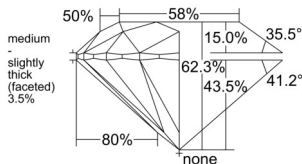

GIA®

FACSIMILE

GIA REPORT 5533935990

Verify this report at GIA.edu

GIA NATURAL DIAMOND DOSSIER®

November 07, 2025
GIA Report Number 5533935990
Shape and Cutting Style ..... Round Brilliant
Measurements ..... 5.33 - 5.35 x 3.33 mm

GRADING RESULTS

Carat Weight ..... 0.58 carat
Color Grade ..... G
Clarity Grade VS2
Cut Grade ..... Excellent

ADDITIONAL GRADING INFORMATION

Polish ..... Excellent
Symmetry ..... Excellent
Fluorescence ..... None
Clarity Characteristics ..... Cloud, Feather
Inscription(s): GIA 5533935990

PROPORTIONS

GRADING SCALES

GIA COLOR SCALE	GIA CLARITY SCALE	GIA CUT SCALE	
D	FLAWLESS	EXCELLENT	
E	INTERNALLY FLAWLESS		
F		VVS₁	VERY GOOD
G	VVS₂		
H	VS₁	GOOD	
I	VS₂		
J	SI₁	FAIR	
K	SI₂		
L	I₁	POOR	
M	I₂		
N	I₃		
O			
P			
Q			
R			
S			
T			
U			
V			
W			
X			
Y			
Z