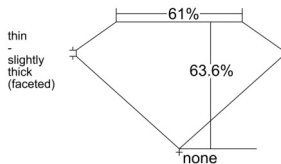

GIA®

FACSIMILE

GIA REPORT 5533942439

Verify this report at GIA.edu

GIA NATURAL DIAMOND DOSSIER®

November 08, 2025
GIA Report Number 5533942439
Shape and Cutting Style ..... Oval Brilliant
Measurements ..... 7.23 x 4.91 x 3.12 mm

GRADING RESULTS

Carat Weight ..... 0.71 carat
Color Grade ..... G
Clarity Grade VVS2

ADDITIONAL GRADING INFORMATION

Polish ..... Excellent
Symmetry ..... Excellent
Fluorescence ..... Faint
Clarity Characteristics..... Feather, Pinpoint, Surface Graining
Inscription(s): GIA 5533942439

PROPORTIONS

Profile not to actual proportions

GRADING SCALES

GIA COLOR SCALE		GIA CLARITY SCALE			
COLORLESS	D	VERY VERY SLIGHTLY INCLUDED	FLAWLESS		
	E		INTERNALLY FLAWLESS		
	F	VERY SLIGHTLY INCLUDED	VVS₁		
	G		VVS₂		
	H		VS₁		
	NEAR COLORLESS	I	SLIGHTLY INCLUDED	VS₂	
		J		SI₁	
		FAINT	K	INCLUDED	SI₂
			L		I₁
			M		I₂
VERT LIGHT	N	LIGHT	I₃		
	O				
	P				
	Q				
	R				
	S				
	T				
LIGHT	U				
	V				
	W				
	X				
Y					
Z