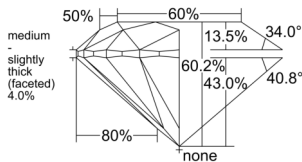

GIA®

FACSIMILE

GIA REPORT 5533959344

Verify this report at GIA.edu

GIA NATURAL DIAMOND DOSSIER®

November 11, 2025
GIA Report Number 5533959344
Shape and Cutting Style ..... Round Brilliant
Measurements ..... 4.60 - 4.62 x 2.77 mm

GRADING RESULTS

Carat Weight ..... 0.36 carat
Color Grade ..... F
Clarity Grade VS1
Cut Grade ..... Excellent

ADDITIONAL GRADING INFORMATION

Polish ..... Excellent
Symmetry ..... Excellent
Fluorescence ..... None
Clarity Characteristics ..... Pinpoint, Needle, Cloud
Inscription(s): GIA 5533959344

PROPORTIONS

Profile to actual proportions

GRADING SCALES

GIA COLOR SCALE

COLOURESS	D
	E
	F
	G
	H
	I
	J
NEAR COLOURESS	K
	L
FANIT	M
	N
	O
	P
	R
	S
	T
	U
	V
	W
	X
	Y
LIGHT	Z

GIA CLARITY SCALE

VERY VERY SLIGHTLY INCLUDED	FLAWLESS
	INTERNALLY FLAWLESS
VERY SLIGHTLY INCLUDED	VVS₁
	VVS₂
SLIGHTLY INCLUDED	VS₁
	VS₂
INCLUDED	SI₁
	SI₂
	I₁
	I₂
	I₃

GIA CUT SCALE

EXCELLENT
VERY GOOD
GOOD
FAIR
POOR