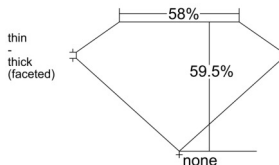

GIA®

FACSIMILE

GIA REPORT 5533972398

Verify this report at GIA.edu

GIA NATURAL DIAMOND DOSSIER®

November 11, 2025
GIA Report Number 5533972398
Shape and Cutting Style ..... Heart Brilliant
Measurements ..... 4.95 x 5.91 x 3.52 mm

GRADING RESULTS

Carat Weight ..... 0.61 carat
Color Grade ..... E
Clarity Grade VS2

ADDITIONAL GRADING INFORMATION

Polish ..... Excellent
Symmetry ..... Very Good
Fluorescence ..... None
Clarity Characteristics ..... Crystal, Feather
Inscription(s): GIA 5533972398

PROPORTIONS

Profile not to actual proportions

GRADING SCALES

GIA COLOR SCALE		GIA CLARITY SCALE			
COLORLESS	D	VERY VERY SLIGHTLY INCLUDED	FLAWLESS		
	E		INTERNALLY FLAWLESS		
	F		VVS₁		
	G		VVS₂		
	NEAR COLORLESS	H	VERY SLIGHTLY INCLUDED	VS₁	
		I		VS₂	
		FAINT	J	SLIGHTLY INCLUDED	I₁
			K		I₂
	L		I₃		
	VERT LIGHT		M	INCLUDED	
N					
O					
P					
Q					
R					
LIGHT	S				
	T				
	U				
	V				
	W				
	Z