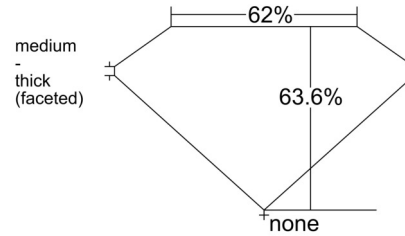

PROPORTIONS

Profile not to actual proportions