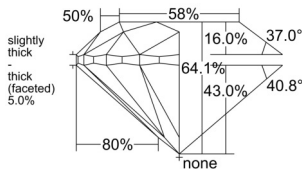

GIA®

FACSIMILE

GIA REPORT 5533989246

Verify this report at GIA.edu

GIA NATURAL DIAMOND DOSSIER®

November 12, 2025
GIA Report Number 5533989246
Shape and Cutting Style ..... Round Brilliant
Measurements ..... 4.94 - 4.99 x 3.18 mm

GRADING RESULTS

Carat Weight ..... 0.50 carat
Color Grade ..... F
Clarity Grade VS1
Cut Grade ..... Very Good

ADDITIONAL GRADING INFORMATION

Polish ..... Excellent
Symmetry ..... Excellent
Fluorescence ..... None
Clarity Characteristics..Cloud, Indented Natural, Needle, Pinpoint
Inscription(s): GIA 5533989246

PROPORTIONS

Profile to actual proportions

GRADING SCALES

GIA COLOR SCALE	GIA CLARITY SCALE	GIA CUT SCALE
COLOURLESS	FLAWLESS	EXCELLENT
E	INTERNALLY FLAWLESS	
F	VVS₁	VERY GOOD
G		
H	VVS₂	GOOD
I	VS₁	
J	VS₂	FAIR
K	SI₁	
L	SI₂	POOR
M	I₁	
N	I₂	
O	I₃	
P		
Q		
R		
S		
T		
U		
V		
W		
X		
Y		
Z