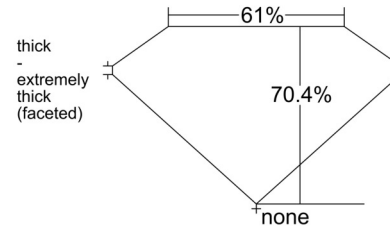

GIA NATURAL DIAMOND GRADING REPORT

August 09, 2025
 GIA Report Number 5536036446
 Shape and Cutting Style Cushion Modified Brilliant
 Measurements 6.63 x 6.02 x 4.24 mm

GRADING RESULTS

Carat Weight 1.52 carat
 Color Grade H
 Clarity Grade SI2

ADDITIONAL GRADING INFORMATION

Polish Excellent
 Symmetry Excellent
 Fluorescence None

Inscription(s): GIA 5536036446

Comments: Clouds are not shown. Pinpoints are not shown.

PROPORTIONS

Profile not to actual proportions

CLARITY CHARACTERISTICS

KEY TO SYMBOLS*

- Crystal
- ~ Feather
- \\ Needle

* Red symbols denote internal characteristics (inclusions). Green or black symbols denote external characteristics (blemishes). Diagram is an approximate representation of the diamond, and symbols shown indicate type, position, and approximate size of clarity characteristics. All clarity characteristics may not be shown. Details of finish are not shown.