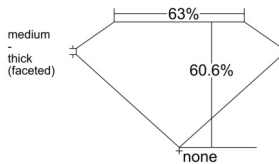

GIA®

FACSIMILE

GIA REPORT 5536048983

Verify this report at GIA.edu

GIA NATURAL DIAMOND DOSSIER®

August 06, 2025
GIA Report Number 5536048983
Shape and Cutting Style ..... Pear Brilliant
Measurements ..... 5.86 x 3.84 x 2.33 mm

GRADING RESULTS

Carat Weight ..... 0.30 carat
Color Grade ..... D
Clarity Grade VS2

ADDITIONAL GRADING INFORMATION

Polish ..... Excellent
Symmetry ..... Very Good
Fluorescence ..... None
Clarity Characteristics ..... Crystal
Inscription(s): GIA 5536048983

PROPORTIONS

Profile not to actual proportions

GRADING SCALES

GIA COLOR SCALE		GIA CLARITY SCALE	
COLORLESS	D	VERY VERY SLIGHTLY INCLUDED	FLAWLESS
	E		INTERNALLY FLAWLESS
	F		VVS₁
	G		VVS₂
	H		VS₁
	I		VS₂
	J		SI₁
	K		SI₂
	L		I₁
	M		I₂
NEAR COLORLESS	N	SLIGHTLY INCLUDED	I₃
	O		
	P		
	Q		
FAINT	R		
	S		
	T		
	U		
VERT LIGHT	V		
	W		
	X		
	Y		
LIGHT	Z